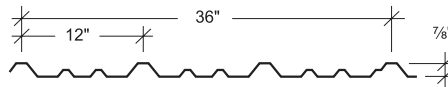

WeatherSafe®