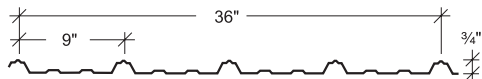

Stormproof®