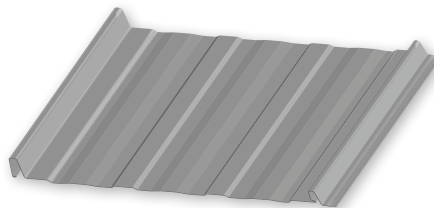

Corrugated

5V Crimp

Perma-Clad®

Slimline®

Stormproof®

WeatherSafe®