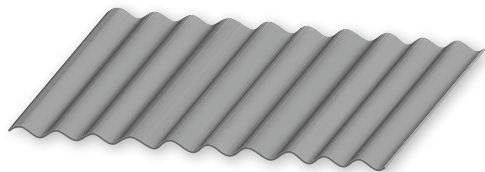

RESIDENTIAL

COLOR CHART

A photograph of a log cabin with a red metal roof. The cabin is built with horizontal log walls and has a gabled roof. A chimney is visible on the left side. The background is filled with lush green trees. In the top left corner, there is a white rectangular box containing a dark red square and text.

Project: **WELCH RESIDENCE**
SLIMLINE® in RUSTIC RED

SIGNATURE® 200

STANDARD COLORS
29-GAUGE MATERIAL

Siliconized Polyester

Polar White is a Straight Polyester.
* Also available in 26-gauge

★ ENERGY STAR® Qualified through our partner, MBCI

EVERGREEN

CHARCOAL GRAY *

HAWAIIAN BLUE *

BUCKSKIN *

DESERT SAND *

GRAY *

REGAL WHITE *

SADDLE TAN *

LIGHT STONE *

CLAY

POLAR WHITE *

VINTAGE WHITE

Project: SCHRAW RESIDENCE

SLIMLINE® in COBALT BLUE

Final color selection should be made from metal color chips.

Corrugated