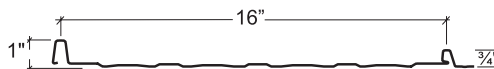

Corrugated

5V Crimp

Perma-Clad®

Slimline®

Stormproof®

WeatherSafe®