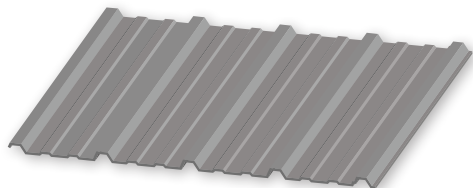

Perma-Clad®