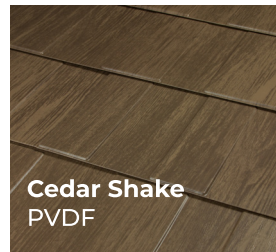

MILAN COLOR CHART

MILAN - PAINTED

MILAN - CEDAR SHAKE

MILAN - SLATE PRINT

Colors shown may vary due to digital representation. Color charts and actual color chips are available from McElroy Metal and McElroy Metal contractors and distributors.