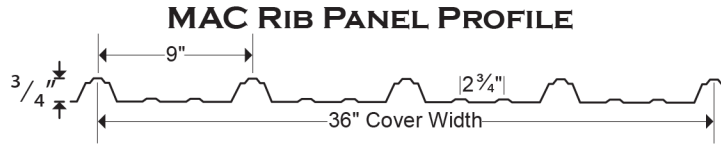

METAL ROOFING & SIDING COLOR SELECTIONS

| | |
|---------|-------------|
| A,B,C,D | White |
| A,B,C,D | Light Stone |
| A,B,C,D | Clay |
| A,B,C,D | Green |
| A | Buckskin |
| A,B,C | Tan |
| A | Plum |
| A,B,C,D | Red |
| A | Dark Red |
| A,B,C,D | Black |
| A,D | Galvalume® |