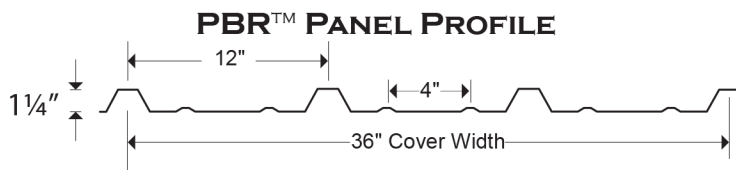

MAC LIFE (A) - WEATHERXL® 29 GAUGE

- ◆ Lifetime Paint Adhesion warranty
- ◆ 30 Year chalk / 30 year fade resistance
- ◆ 25 Year Galvalume® substrate warranty
- ◆ Residential Applications
- ◆ Increased Hail Resistance

MAC 20 (B) - SUPER DYNAPON® 29 GAUGE

- ◆ 20 Year Paint Adhesion warranty
- ◆ 5 Year chalk / 5 year fade protection
- ◆ Galvalume® substrate
- ◆ Agricultural Applications

MAC 10 (C) - 29 GAUGE

- ◆ Most Economical Panel
- ◆ 10 Year Paint Adhesion warranty
- ◆ Agricultural & Interior Liner Panel Applications